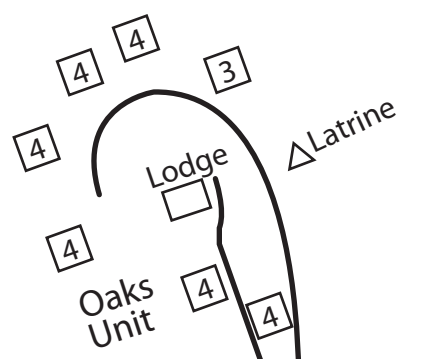

Camp Lapihio

N
Scale
1"=200'

To
US70/Glenwood
Gate

Packet Pickup

Bldg.

To Power Line Parking

Access Road

Storage

Hills
Units

Latrine

Trail

Trail

Blocked

Main Road

Staff Lodge

Bldg.

4 Number in box indicates occupancy